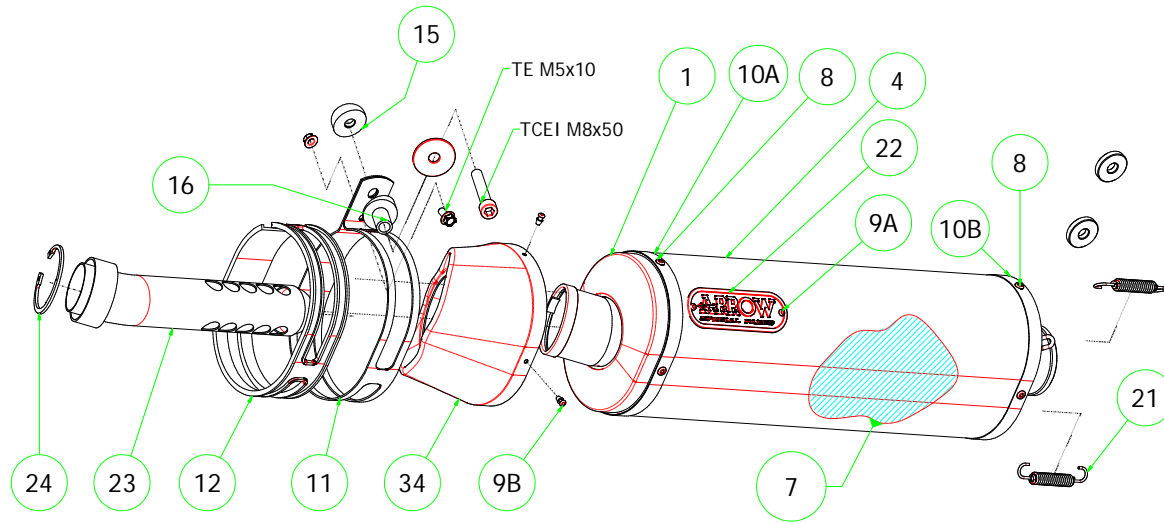

Honda CBR 1000 RR '08-09

- 71727PK Homologated Titanium-Carbon
- 71727MK Homologated Carbon-Carbon
- 71127PK Racing Titanium-Carbon
- 71127MK Racing Carbon-Carbon